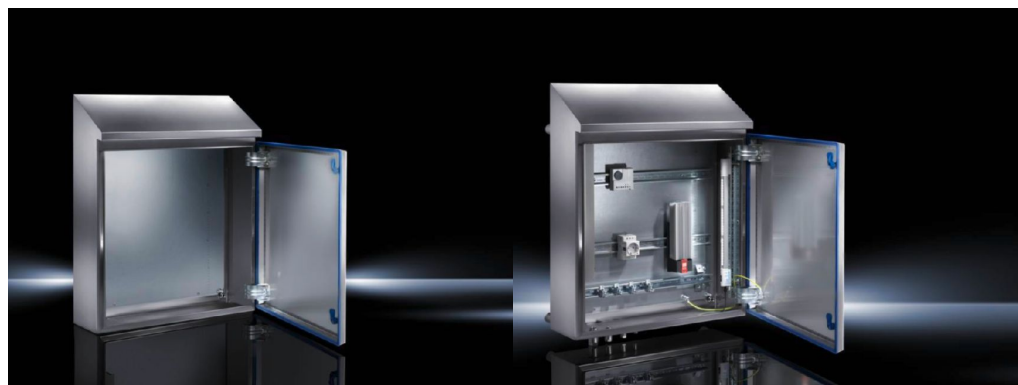

SOFTWARE & SERVICES

FRIEDHELM LOH GROUP

Hygienic Design Compact enclosure HD – HD 1310.600

created : 14.04.2016 build on www.rittal.com/uk-en

Product description

Benefits: Roof pitch 30° forwards

Material: Enclosure and door: Stainless steel 1.4301 (AISI 304)
Mounting plate: Sheet steel
Lock inserts HD: Stainless steel 1.4404 (AISI 316L)
Seal: Silicone, compliant with FDA Guideline 21 CFR 177.2600

Surface finish: Enclosure and door: Brushed, grain 400, peak-to-valley height < 0.8 µm
Mounting plate: Zinc-plated
Seal: Blue, dyed (RAL 5010)

**Protection category
IP to IEC 60 529:** IP 66

**Protection category
IP to DIN 40 050-9:** IP 69K